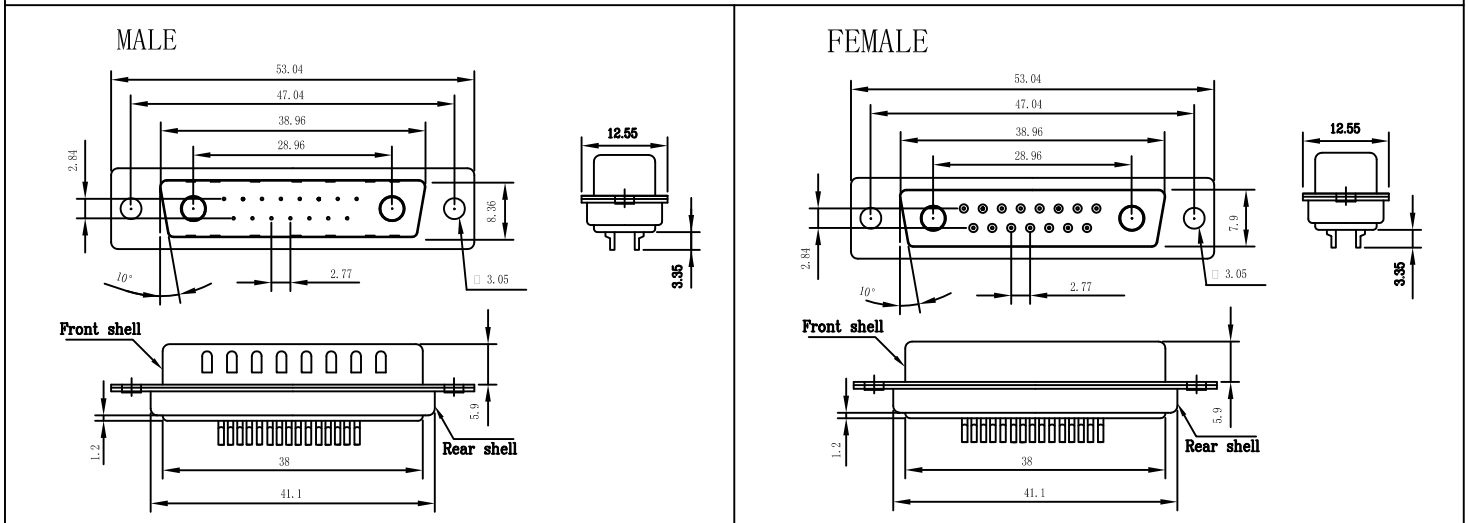

D-SUB SOLDER TYPE 17W2P(COAXIAL/POWER)

D-SUB SOLDER TYPE 17W5P(COAXIAL/POWER)

D-SUB SOLDER TYPE 21W1P(COAXIAL/POWER)