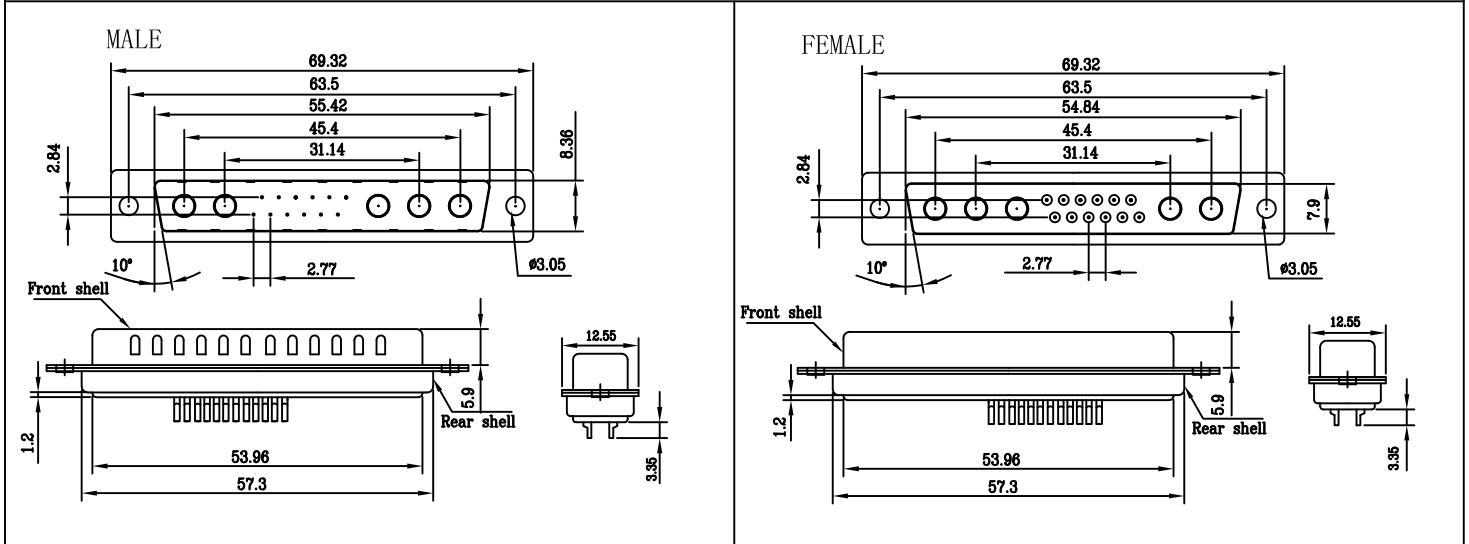

D-SUB SOLDER TYPE 17W2P(COAXIAL/POWER)

D-SUB SOLDER TYPE 17W5P(COAXIAL/POWER)

D-SUB SOLDER TYPE 21W1P(COAXIAL/POWER)