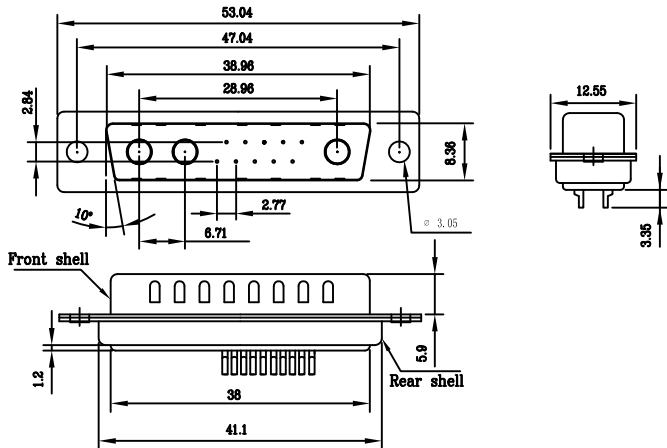

D-SUB SOLDER TYPE 11W1P(COAXIAL/POWER)

MALE

FEMALE

D-SUB SOLDER TYPE 13W3P(COAXIAL/POWER)

MALE

FEMALE

D-SUB SOLDER TYPE 13W6P(COAXIAL/POWER)

MALE