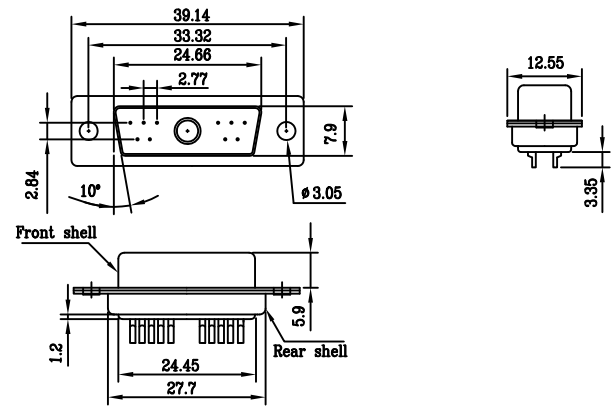

D-SUB SOLDER TYPE 11W1P(COAXIAL/POWER)

MALE

FEMALE

D-SUB SOLDER TYPE 13W3P(COAXIAL/POWER)

MALE

FEMALE

D-SUB SOLDER TYPE 13W6P(COAXIAL/POWER)

MALE