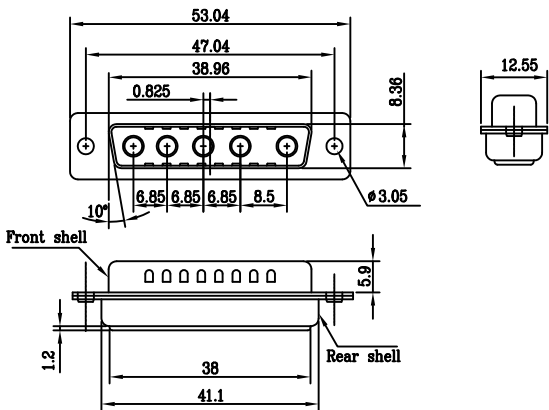

D-SUB SOLDER TYPE 3W3P(COAXIAL/POWER)

MALE

FEMALE

D-SUB SOLDER TYPE 5W1P(COAXIAL/POWER)

MALE

FEMALE

D-SUB SOLDER TYPE 5W5P(COAXIAL/POWER)

MALE