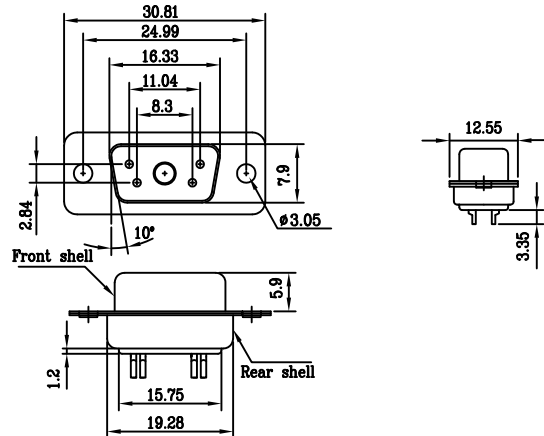

D-SUB SOLDER TYPE 3W3P(COAXIAL/POWER)

MALE

FEMALE

D-SUB SOLDER TYPE 5W1P(COAXIAL/POWER)

MALE

FEMALE

D-SUB SOLDER TYPE 5W5P(COAXIAL/POWER)

MALE