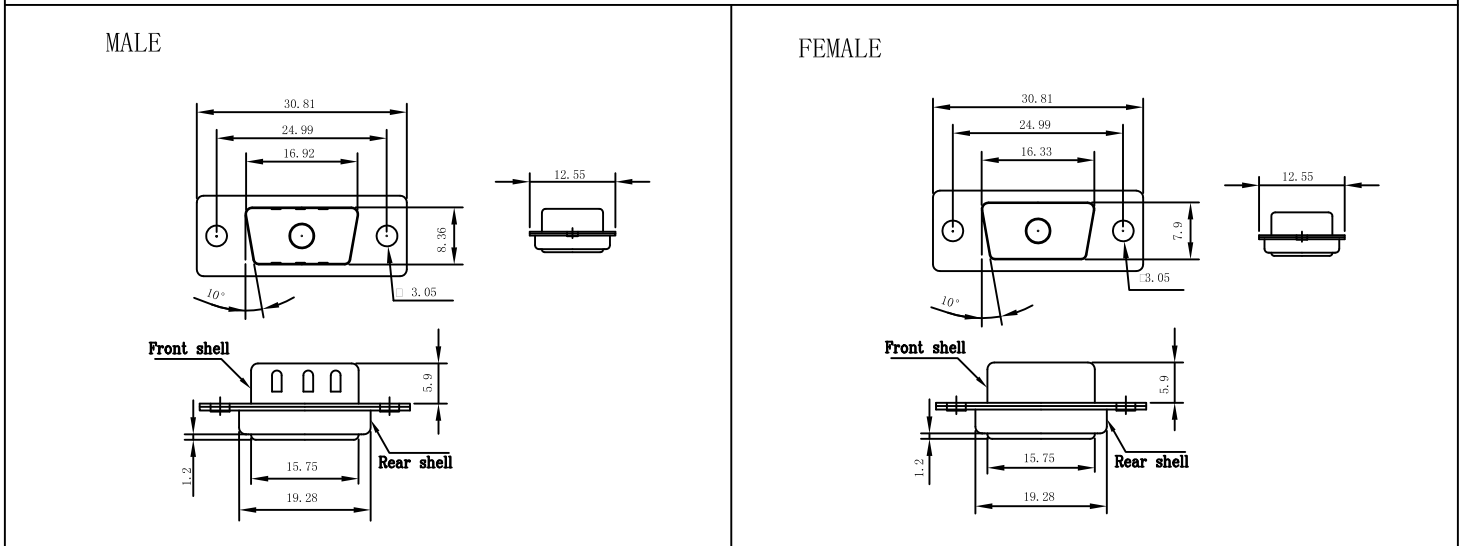

D-SUB P.C.B. STRAIGHT TYPE 47W1P(COAXIAL/POWER)

D-SUB SOLDER TYPE 1W1P(COAXIAL/POWER)

D-SUB SOLDER TYPE 2W2P(COAXIAL/POWER)