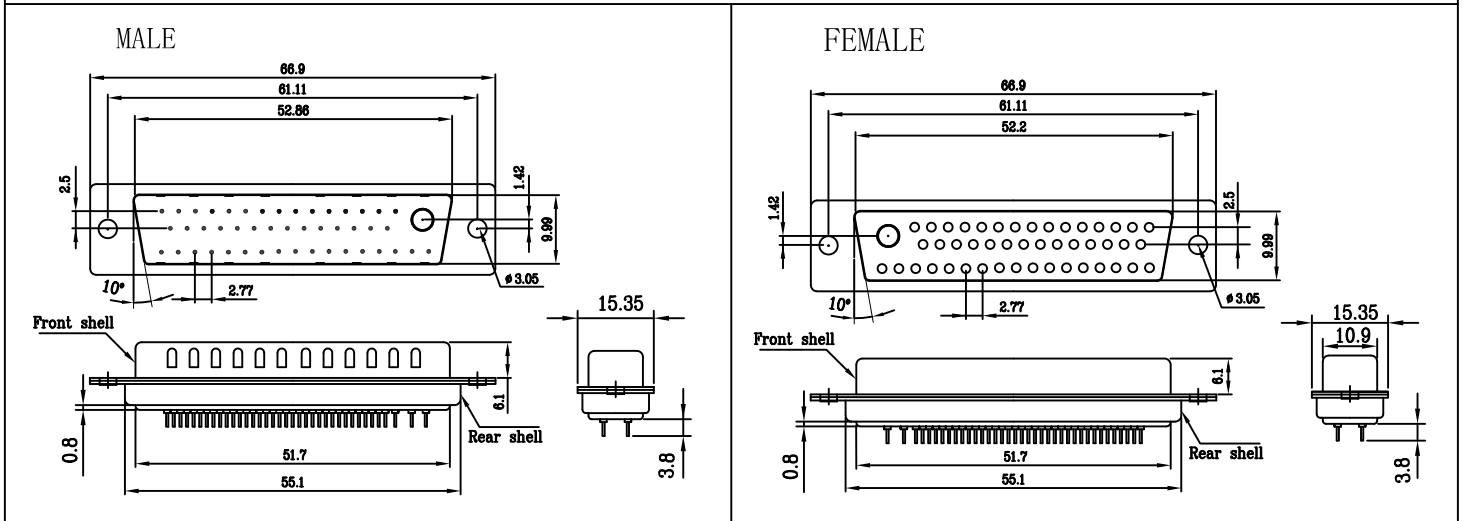

D-SUB P.C.B. STRAIGHT TYPE 47W1P(COAXIAL/POWER)

D-SUB SOLDER TYPE 1W1P(COAXIAL/POWER)

D-SUB SOLDER TYPE 2W2P(COAXIAL/POWER)