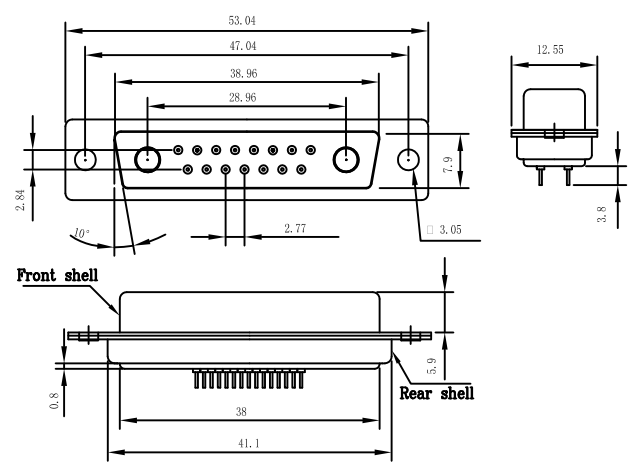

D-SUB P.C.B. STRAIGHT TYPE 17W2P(COAXIAL/POWER)

MALE

FEMALE

D-SUB P.C.B. STRAIGHT TYPE 17W5P(COAXIAL/POWER)

MALE

FEMALE

D-SUB P.C.B. STRAIGHT TYPE 21W1P(COAXIAL/POWER)

MALE