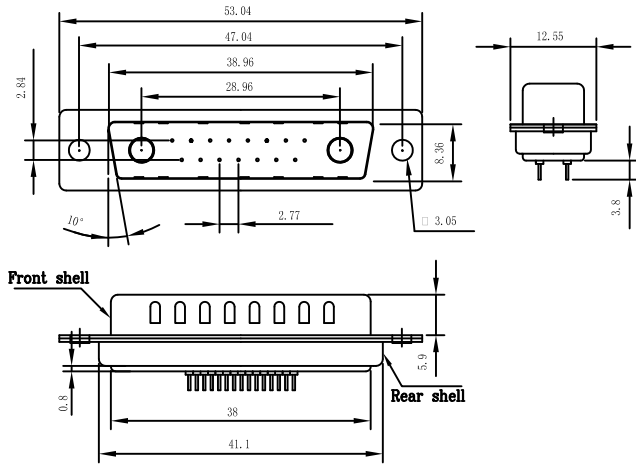

D-SUB P.C.B. STRAIGHT TYPE 17W2P(COAXIAL/POWER)

MALE

FEMALE

D-SUB P.C.B. STRAIGHT TYPE 17W5P(COAXIAL/POWER)

MALE

FEMALE

D-SUB P.C.B. STRAIGHT TYPE 21W1P(COAXIAL/POWER)

MALE