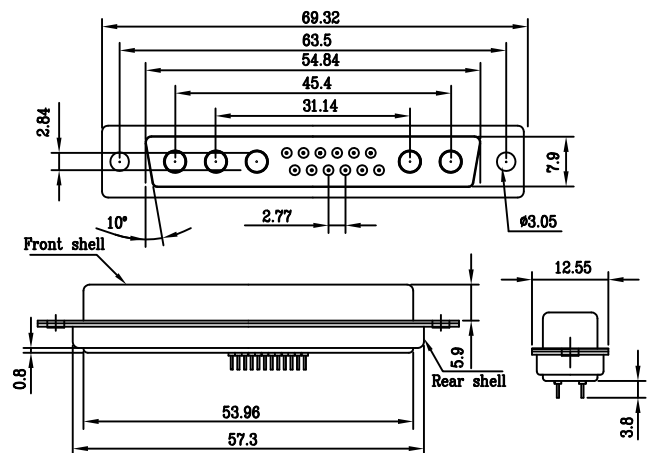

D-SUB P.C.B. STRAIGHT TYPE 17W2P(COAXIAL/POWER)

MALE

FEMALE

D-SUB P.C.B. STRAIGHT TYPE 17W5P(COAXIAL/POWER)

MALE

FEMALE

D-SUB P.C.B. STRAIGHT TYPE 21W1P(COAXIAL/POWER)

MALE