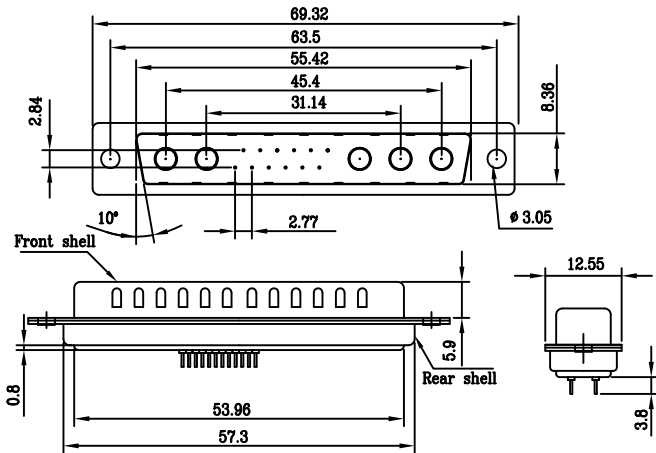

D-SUB P.C.B. STRAIGHT TYPE 17W2P(COAXIAL/POWER)

MALE

FEMALE

D-SUB P.C.B. STRAIGHT TYPE 17W5P(COAXIAL/POWER)

MALE

FEMALE

D-SUB P.C.B. STRAIGHT TYPE 21W1P(COAXIAL/POWER)

MALE