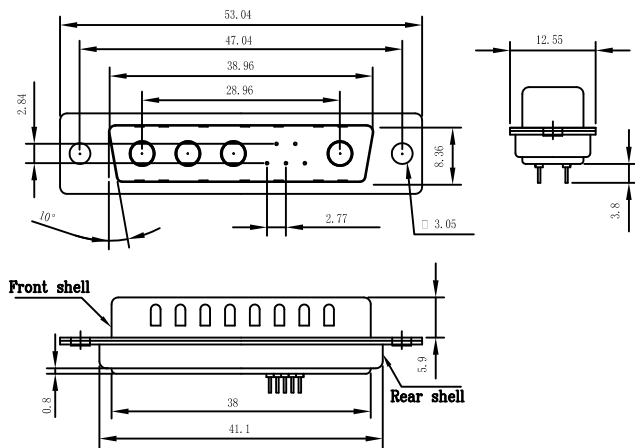

D-SUB P.C.B. STRAIGHT TYPE 7W2P(COAXIAL/POWER)

MALE

FEMALE

D-SUB P.C B. STRAIGHT TYPE 8W8P(COAXIAL/POWER)

MALE

FEMALE

D-SUB P.C.B. STRAIGHT TYPE 9W4P(COAXIAL/POWER)

MALE