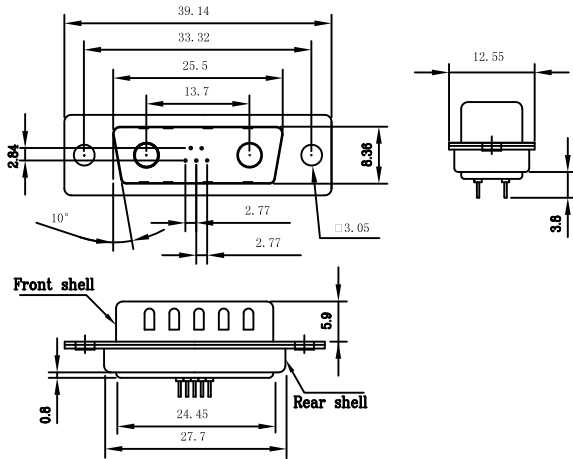

D-SUB P.C.B. STRAIGHT TYPE 7W2P(COAXIAL/POWER)

MALE

FEMALE

D-SUB P.C B. STRAIGHT TYPE 8W8P(COAXIAL/POWER)

MALE

FEMALE

D-SUB P.C.B. STRAIGHT TYPE 9W4P(COAXIAL/POWER)

MALE