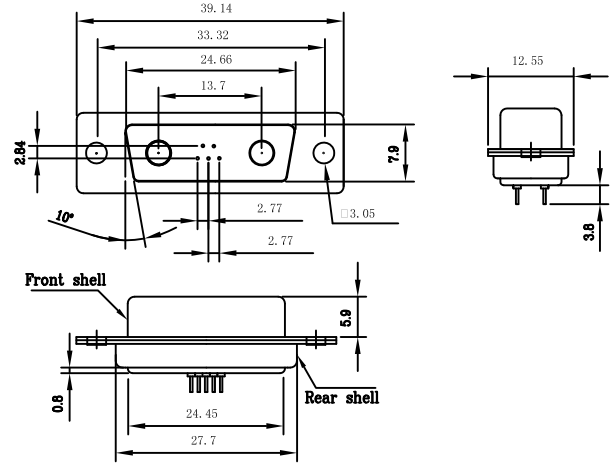

D-SUB P.C.B. STRAIGHT TYPE 7W2P(COAXIAL/POWER)

MALE

FEMALE

D-SUB P.C B. STRAIGHT TYPE 8W8P(COAXIAL/POWER)

MALE

FEMALE

D-SUB P.C.B. STRAIGHT TYPE 9W4P(COAXIAL/POWER)

MALE