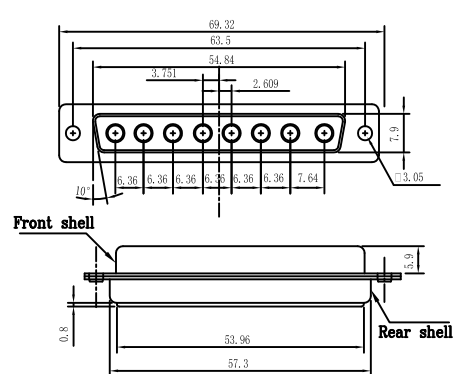

D-SUB P.C.B. STRAIGHT TYPE 7W2P(COAXIAL/POWER)

MALE

FEMALE

D-SUB P.C B. STRAIGHT TYPE 8W8P(COAXIAL/POWER)

MALE

FEMALE

D-SUB P.C.B. STRAIGHT TYPE 9W4P(COAXIAL/POWER)

MALE