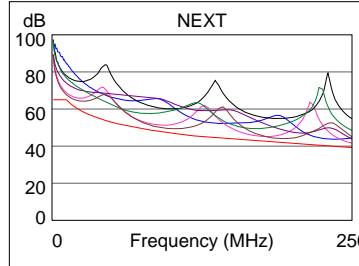

Model: DTX-1800
 Main S/N: 8943015
 Remote S/N: 8943016
 Main Adapter: DTX-PCU6M
 Remote Adapter: DTX-PCU6R

Wire Map (T568B)

PASS

Length (ft)	[Pair 12]	3
Prop. Delay (ns)	[Pair 45]	6
Delay Skew (ns)	[Pair 45]	1
Resistance (ohms)	[Pair 45]	0.5

	Worst Case Margin		Worst Case Value	
	MAIN	SR	MAIN	SR
PASS				
Worst Pair	45-78		12-45	
NEXT (dB)	2.1		2.4	
Freq. (MHz)	89.8		250.0	
Limit (dB)	47.9		39.2	

	Worst Case Margin		Worst Case Value	
	MAIN	SR	MAIN	SR
PASS				
Worst Pair	45		45	
RL (dB)	7.0		10.2	
Freq. (MHz)	24.5		225.5	
Limit (dB)	24.0		14.4	