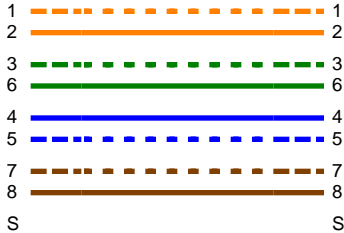

Cable ID: P8-S86/SR-029

Test Summary: PASS

Date / Time: 05/03/2013 08:54:30am
Headroom: 2.1 dB (NEXT 45-78)
Test Limit: TIA Patch Cord Cat6 1.0m
 Cable Type: Cat 6 UTP

Operator: Your Name
 Software Version: 2.6300
 Limits Version: 1.8100
 NVP: 69.0%

Model: DTX-1800
 Main S/N: 8943015
 Remote S/N: 8943016
 Main Adapter: DTX-PCU6M
 Remote Adapter: DTX-PCU6R

Wire Map (T568B)

PASS

Length (ft)	[Pair 12]	3
Prop. Delay (ns)	[Pair 45]	6
Delay Skew (ns)	[Pair 45]	1
Resistance (ohms)	[Pair 45]	0.5

	Worst Case Margin		Worst Case Value	
	MAIN	SR	MAIN	SR
PASS				
Worst Pair	45-78		12-45	
NEXT (dB)	2.1		2.4	
Freq. (MHz)	89.8		250.0	
Limit (dB)	47.9		39.2	

	Worst Case Margin		Worst Case Value	
	MAIN	SR	MAIN	SR
PASS				
Worst Pair	45		45	
RL (dB)	7.0		10.2	
Freq. (MHz)	24.5		225.5	
Limit (dB)	24.0		14.4	