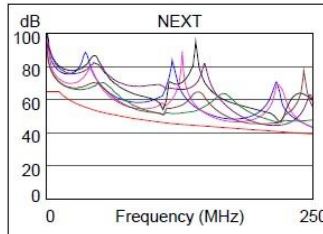

Cable ID: PMC-P8-060-CAT6-03

Test Summary: PASS

Date / Time: 04/28/2012 11:18:09am
 Headroom: 3.7 dB (NEXT 36-45)
 Test Limit: TIA Patch Cord Cat6 1.0m
 Cable Type: Cat 6 FTP

Operator: CHRIS
 Software Version: 2.5200
 Limits Version: 1.7000
 NVP: 70.0%

Model: DTX-1800
 Main S/N: 9446013
 Remote S/N: 9446014
 Main Adapter: DTX-PCU6M
 Remote Adapter: DTX-PCU6R

Wire Map (T568B)
PASS

Length (ft)	[Pair 12]	3
Prop. Delay (ns)	[Pair 12]	5
Delay Skew (ns)	[Pair 12]	0
Resistance (ohms)	[Pair 78]	0.7

	Worst Case Margin		Worst Case Value	
	MAIN	SR	MAIN	SR
PASS				
Worst Pair	36-45		12-45	
NEXT (dB)	3.7		3.9	
Freq. (MHz)	211.0		250.0	
Limit (dB)	40.7		39.2	

	Worst Case Margin		Worst Case Value	
	MAIN	SR	MAIN	SR
PASS				
Worst Pair	36		45	
RL (dB)	7.9		11.1	
Freq. (MHz)	56.5		250.0	
Limit (dB)	20.5		14.0	