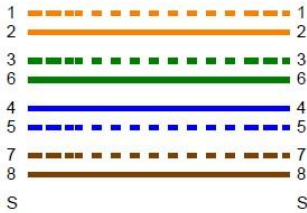

Cable ID: PMC-P8-060-CAT6-03

Test Summary: PASS

Date / Time: 04/28/2012 11:18:09am
 Headroom: 3.7 dB (NEXT 36-45)
 Test Limit: TIA Patch Cord Cat6 1.0m
 Cable Type: Cat 6 FTP

Operator: CHRIS
 Software Version: 2.5200
 Limits Version: 1.7000
 NVP: 70.0%

Model: DTX-1800
 Main S/N: 9446013
 Remote S/N: 9446014
 Main Adapter: DTX-PCU6M
 Remote Adapter: DTX-PCU6R

Wire Map (T568B)
PASS

Length (ft)	[Pair 12]	3
Prop. Delay (ns)	[Pair 12]	5
Delay Skew (ns)	[Pair 12]	0
Resistance (ohms)	[Pair 78]	0.7